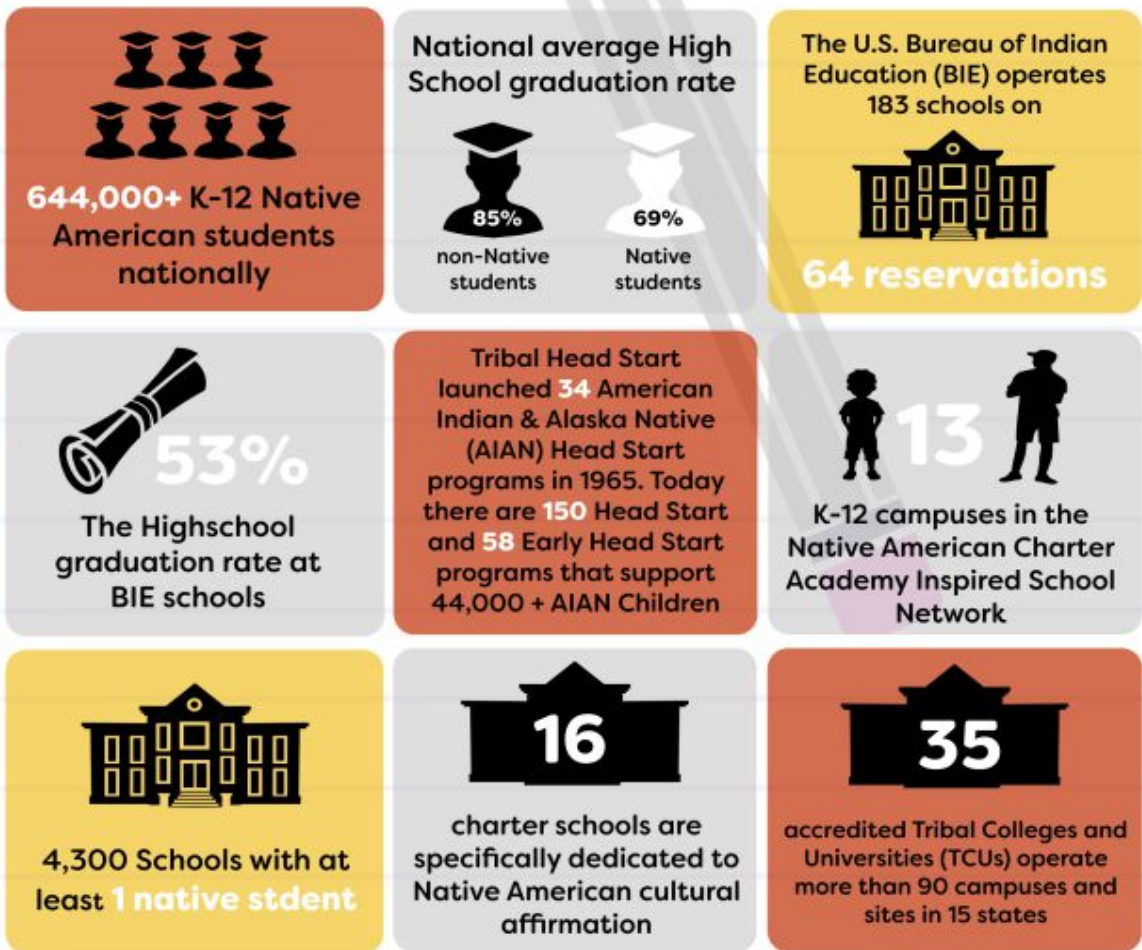

**From:** G+G Storyteller <gng-gng.net@shared1.ccsend.com>  
**Sent:** Monday, September 23, 2024 9:22 AM  
**To:** annecook@coquilleiha.org  
**Subject:** Native Education

# Native Education

"In 150 years, we moved from a foreign, abusive, violent structure to now, where maybe our communities have something to say about where education is going."

Anpao Duta Flying Earth-NACA Network Executive Director

According to the U.S. 2020 Census, California had a Native American population of 631,016 compared to Montana with a Native American population of 67,612. However, Montana boasts 7 accredited TCUs and California has ZERO.