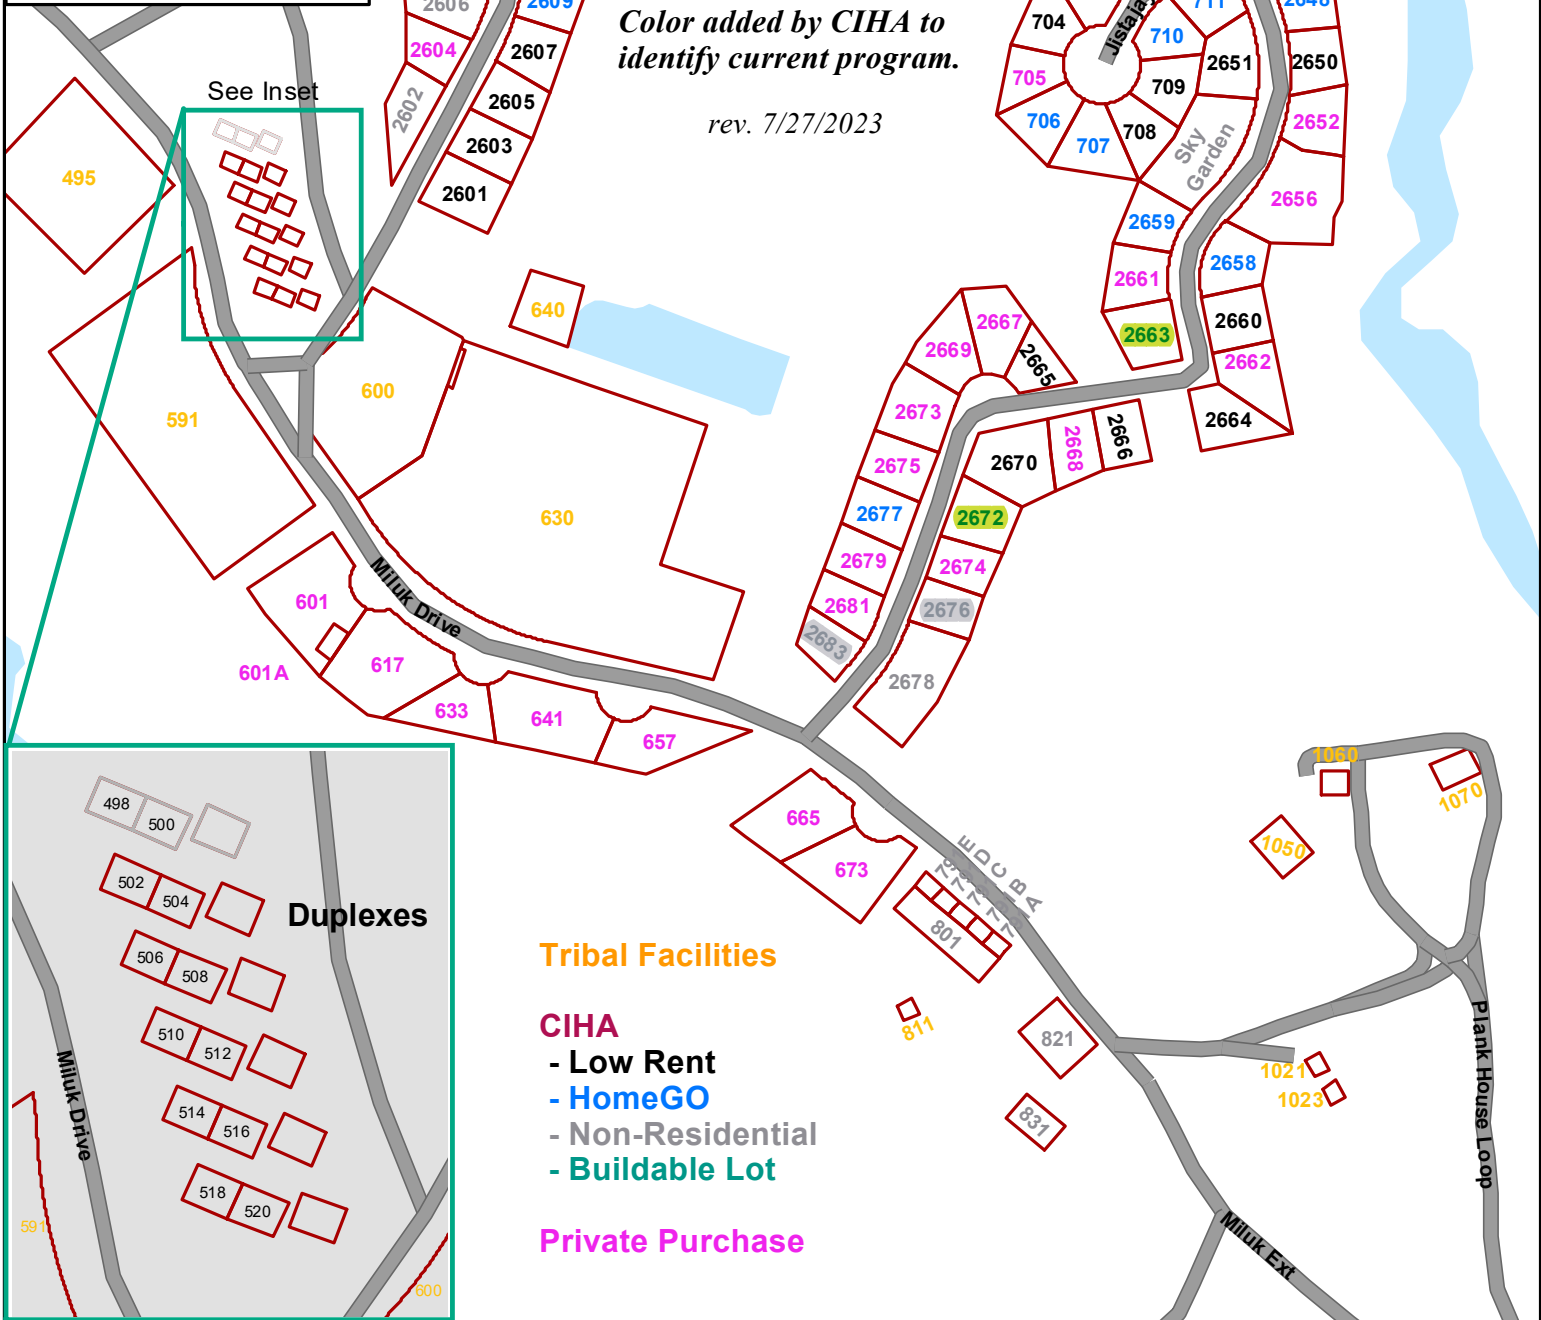

Coquille Indian Housing Authority Kilkich Community

- Tribal Facilities**
- CIHA**
- Low Rent
 - HomeGO
 - Non-Residential
 - Buildable Lot
- Private Purchase**

Map produced April, 2021 by the Coquille Indian Tribe's GIS Program.
 Map Projection: Oregon State Plane South HARN
 Map Scale: 1:3,700 Map Size: 11r
 Path Name: \\citsrv3\GIS\Mapping\Projects\CIHA\WorkingMaps
 Data Sources: Coquille Indian Tribe, BLM

This product is for informational purposes and may not have been prepared for, or be suitable for engineering or surveying purposes. Users of this information should review or consult the primary data and information sources to ascertain the usability of the information.

- Legend**
- Roads
 - Address Locations
 - Waterbodies