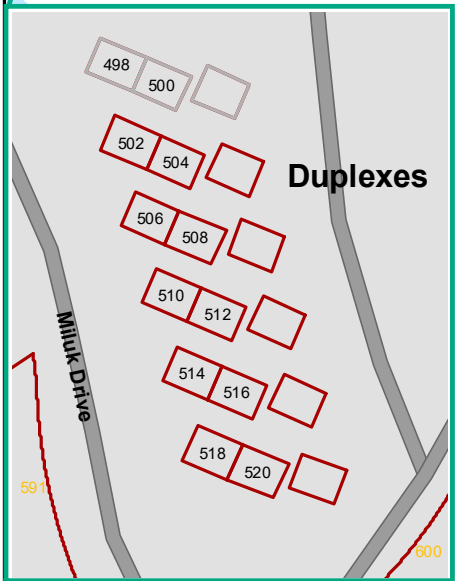

Coquille Indian Housing Authority Kilkich Community

- Tribal Facilities**
- CIHA**
- Low Rent
 - HomeGO
 - Non-Residential
 - Buildable Lot
- Private Purchase**

Map produced April, 2021 by the Coquille Indian Tribe's GIS Program.
 Map Projection: Oregon State Plane South HARN
 Map Scale: 1:3,700 Map Size: 11r
 Path Name: \\citsrv3\GIS\Mapping\Projects\CIHA\WorkingMaps
 Data Sources: Coquille Indian Tribe, BLM

- Legend**
- Roads
 - Address Locations
 - Waterbodies