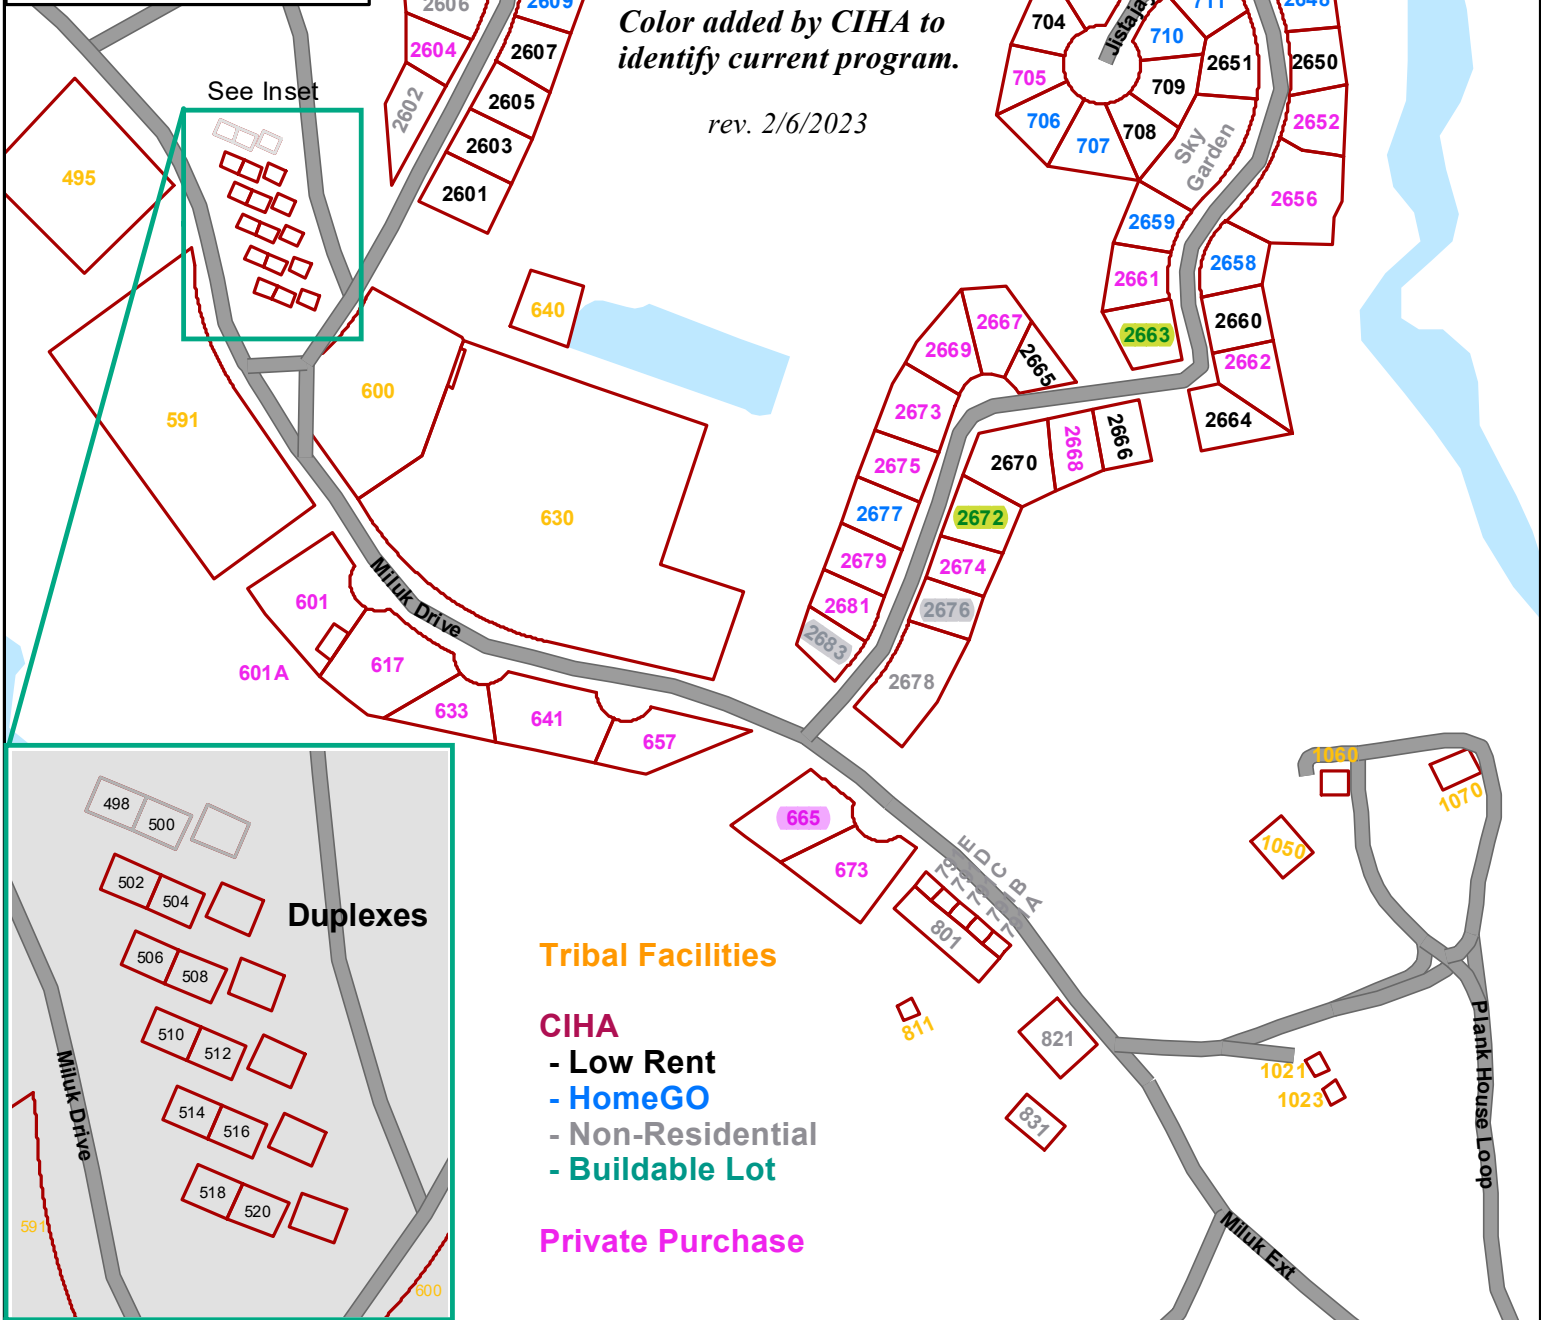

Coquille Indian Housing Authority Kilkich Community

- Tribal Facilities**
- CIHA**
- Low Rent
 - HomeGO
 - Non-Residential
 - Buildable Lot
- Private Purchase**

Map produced April, 2021 by the Coquille Indian Tribe's GIS Program.
 Map Projection: Oregon State Plane South HARN
 Map Scale: 1:3,700 Map Size: 11r
 Path Name: \\citsrv3\GIS\Mapping\Projects\CIHA\WorkingMaps
 Data Sources: Coquille Indian Tribe, BLM

This product is for informational purposes and may not have been prepared for, or be suitable for engineering or surveying purposes. Users of this information should review or consult the primary data and information sources to ascertain the usability of the information.

- Legend**
- Roads
 - Address Locations
 - Waterbodies