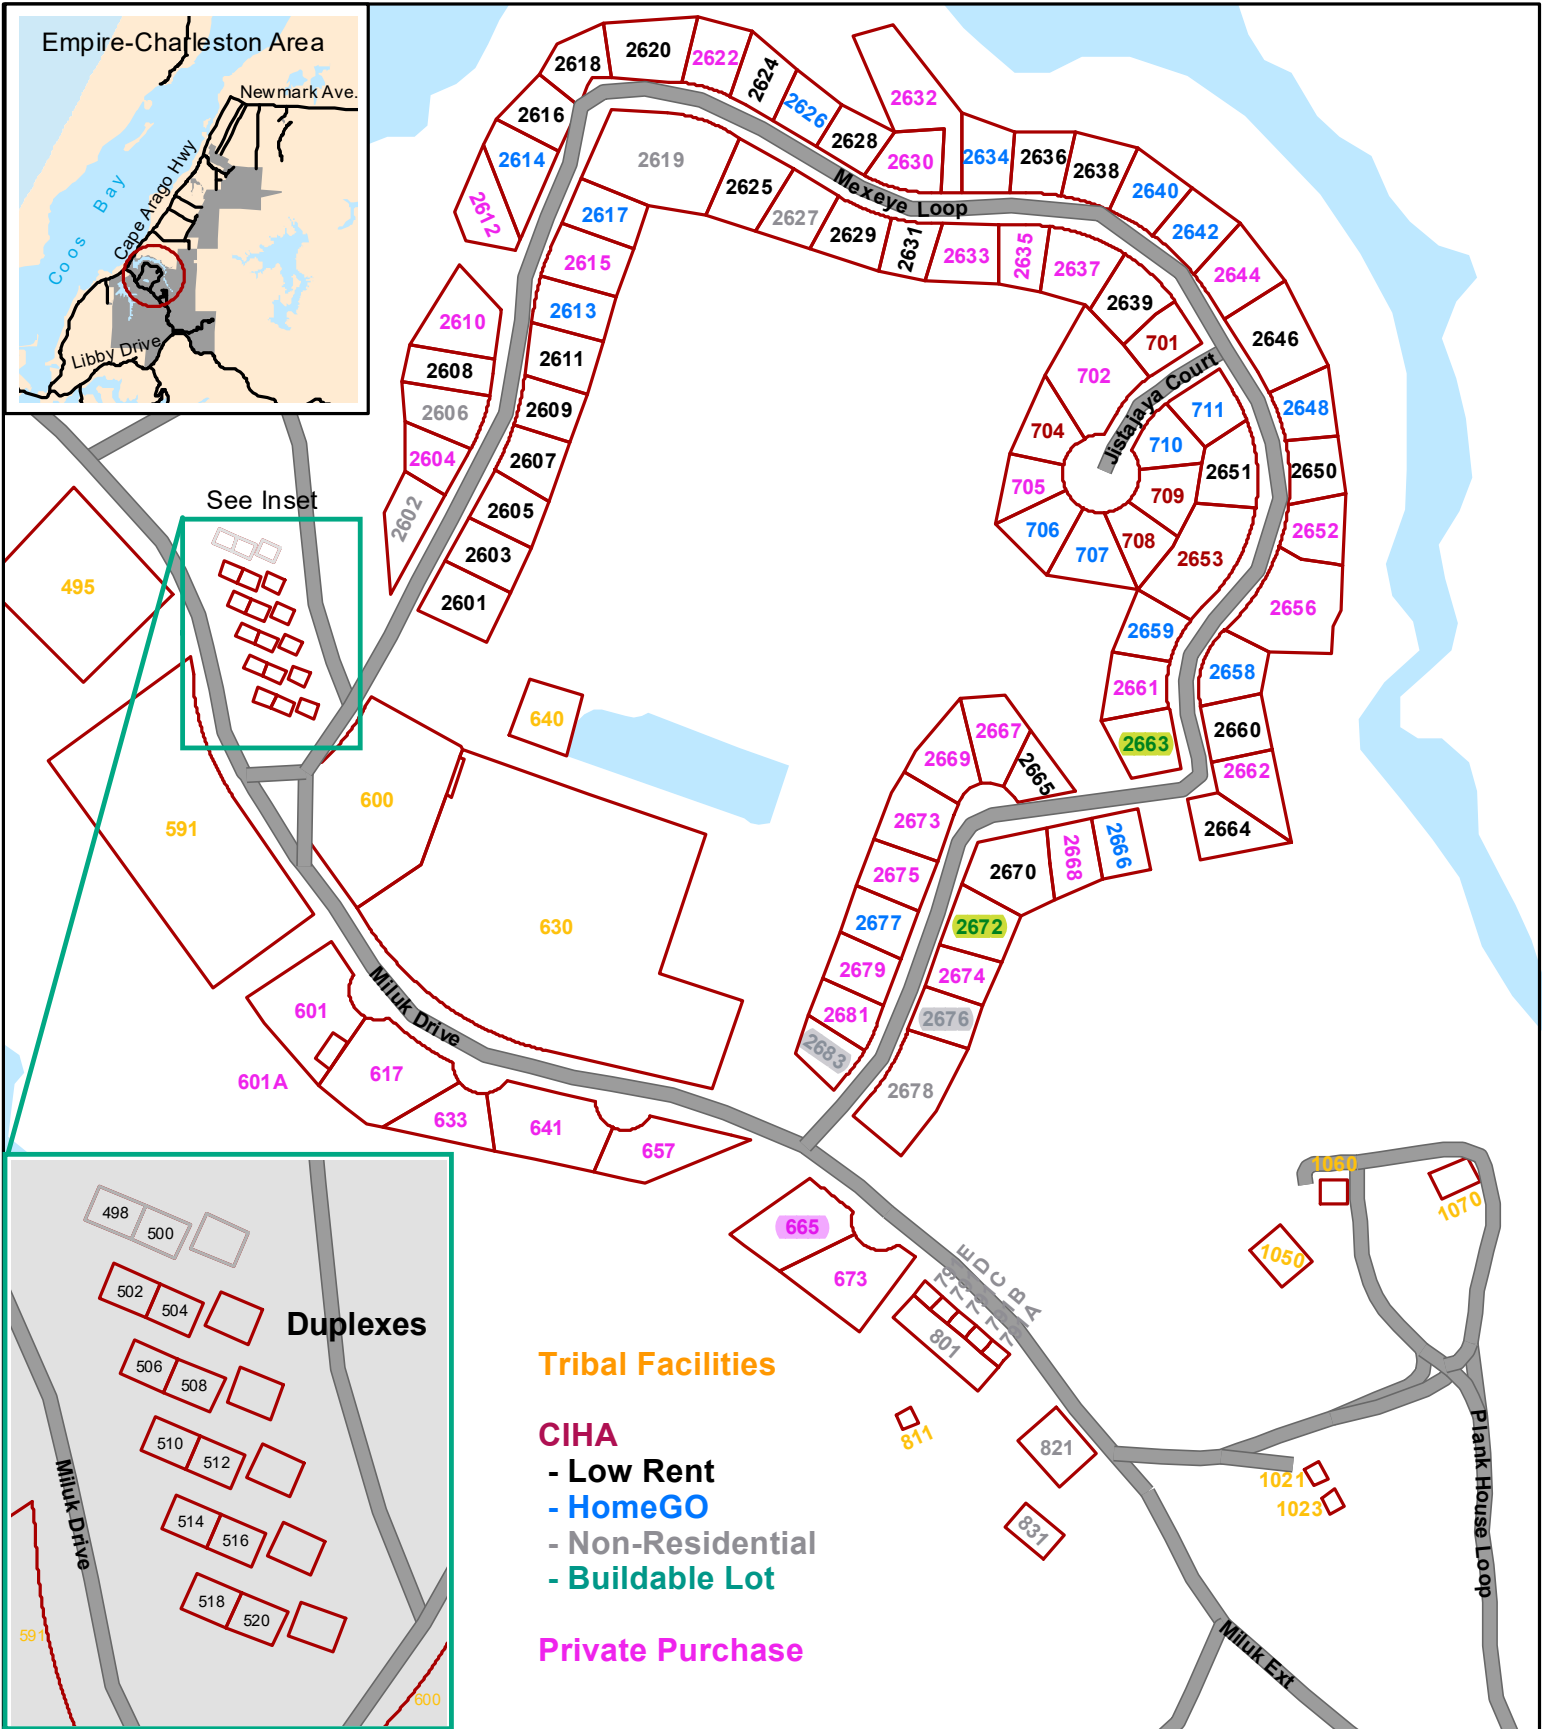

# Coquille Indian Housing Authority Kilkich Community

Map produced April, 2021 by the Coquille Indian Tribe's GIS Program.  
 Map Projection: Oregon State Plane South HARN  
 Map Scale: 1:3,700 Map Size: 11r  
 Path Name: \\citsrv3\GIS\Mapping\Projects\CIHA\WorkingMaps  
 Data Sources: Coquille Indian Tribe, BLM

This product is for informational purposes and may not have been prepared for, or be suitable for engineering or surveying purposes. Users of this information should review or consult the primary data and information sources to ascertain the usability of the information.

## Legend

- Roads
- Address Locations
- Waterbodies