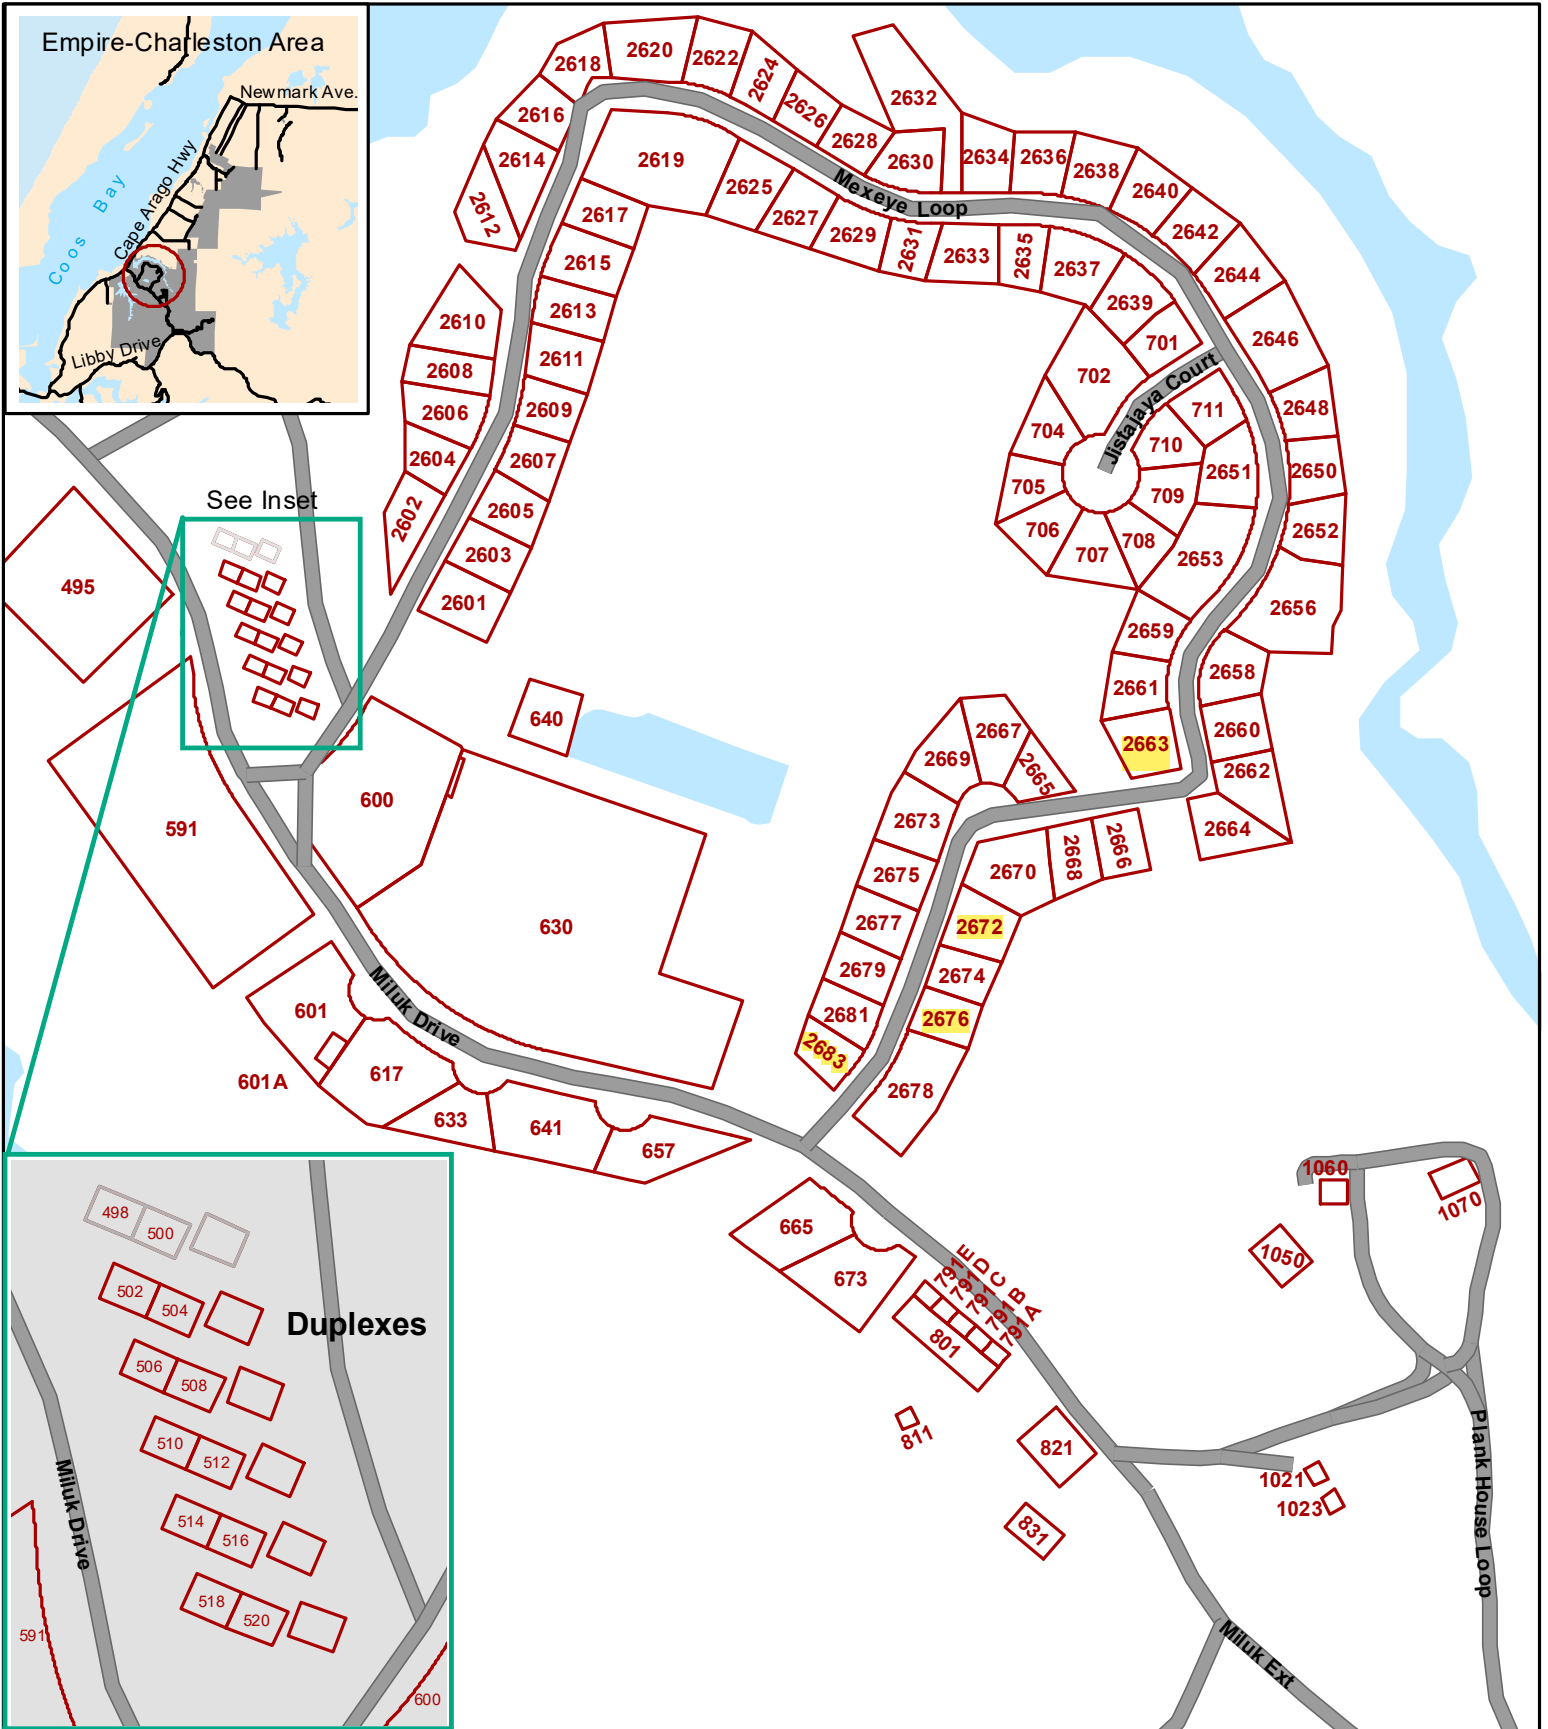

Coquille Indian Housing Authority Kilkich Community

Map produced April, 2021 by the Coquille Indian Tribe's GIS Program.
 Map Projection: Oregon State Plane South HARN
 Map Scale: 1:3,700 Map Size: 1tr
 Path Name: \\citsrv3\GIS\Mapping\Projects\CIHA\WorkingMaps
 Data Sources: Coquille Indian Tribe, BLM

This product is for informational purposes and may not have been prepared for, or be suitable for engineering or surveying purposes. Users of this information should review or consult the primary data and information sources to ascertain the usability of the information.

Legend

-  Roads
-  Address Locations
-  Waterbodies