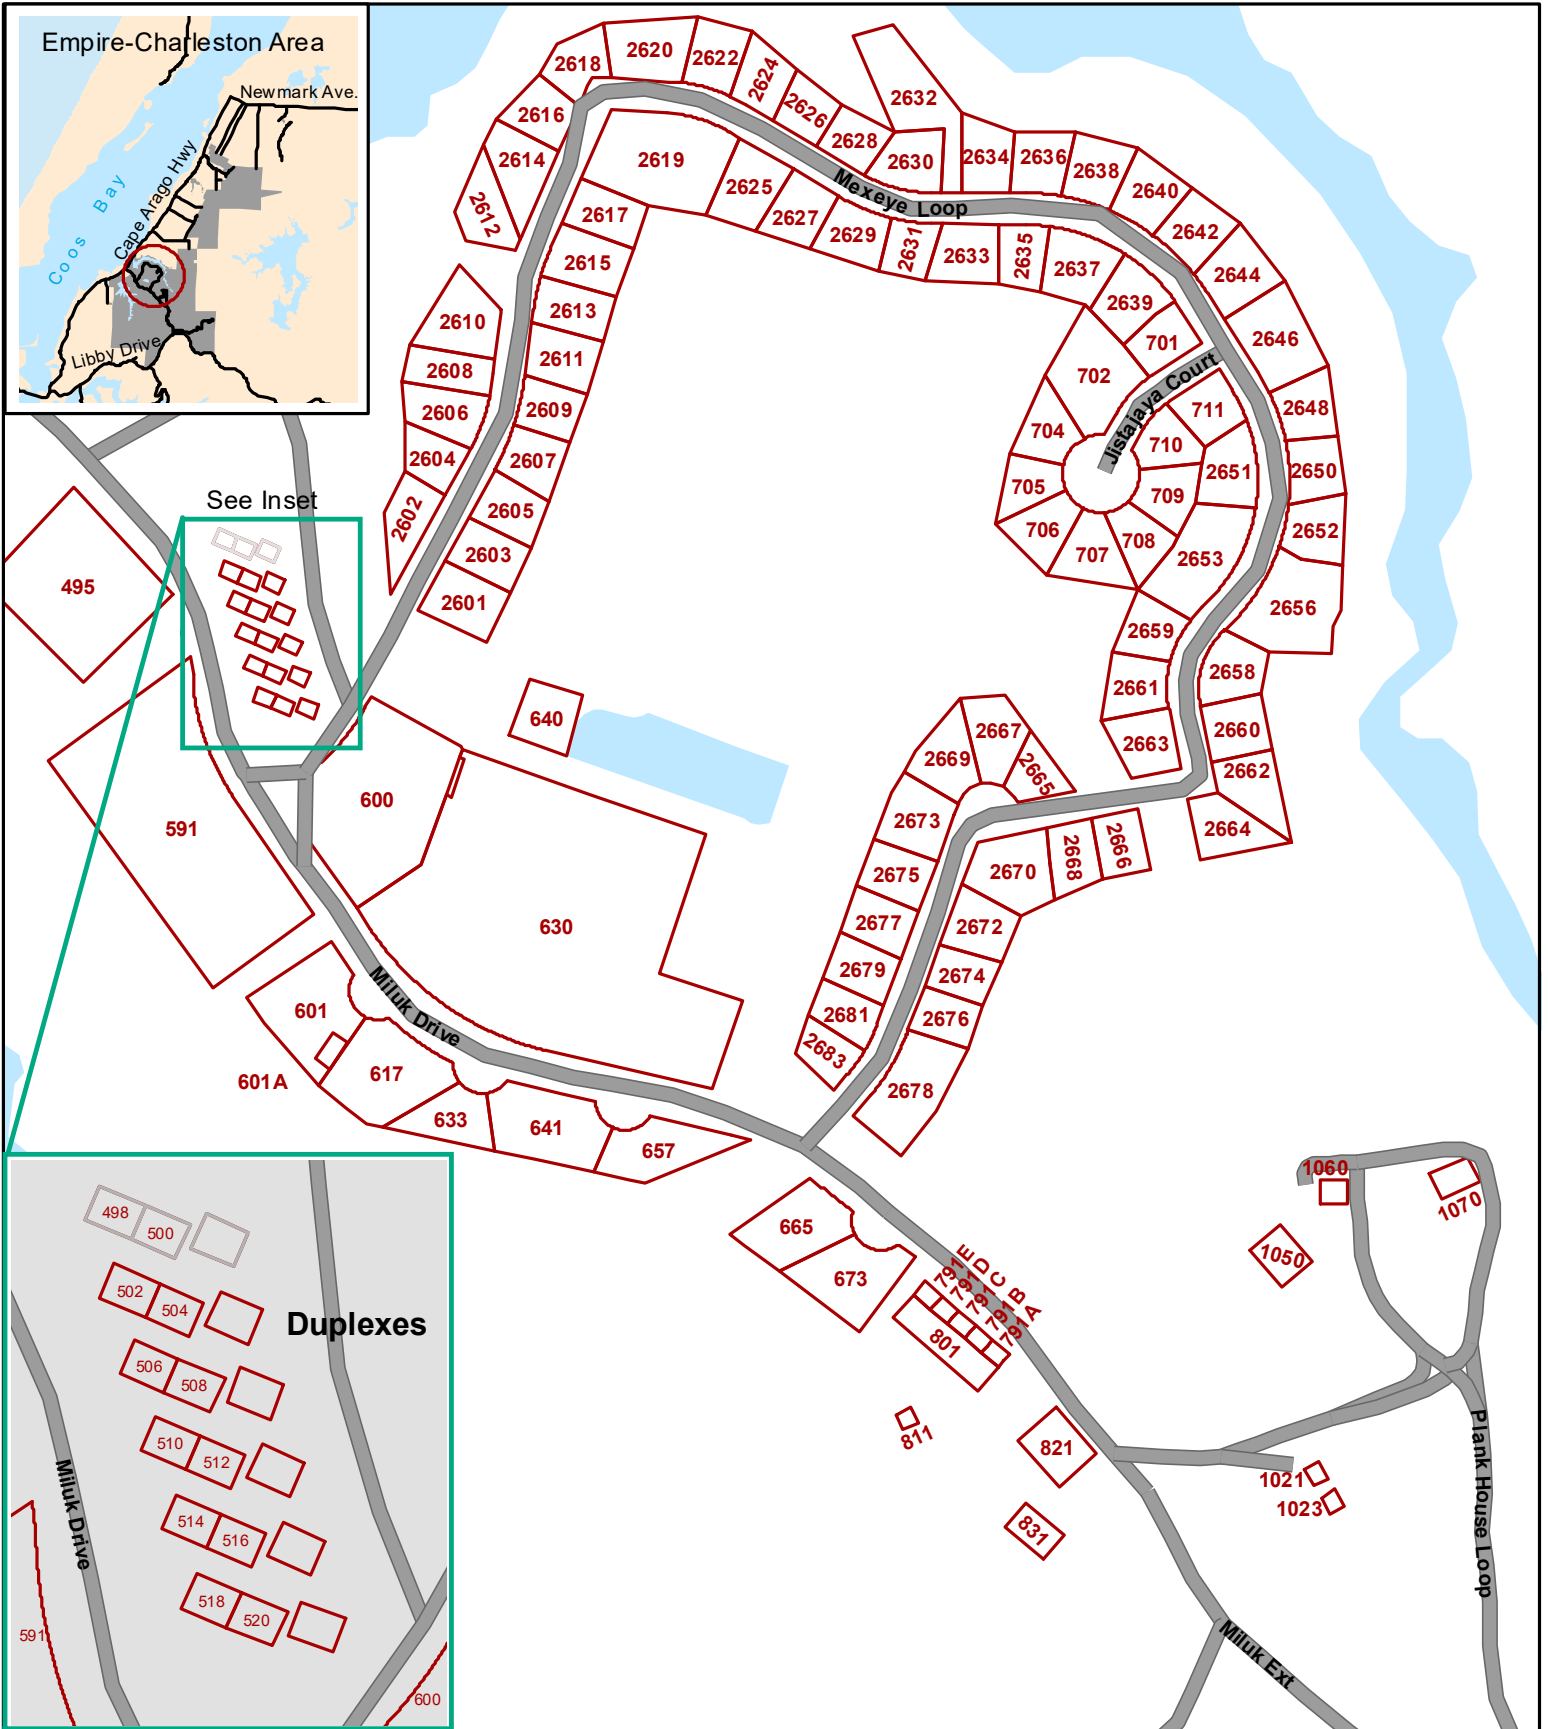

# Coquille Indian Housing Authority Kilkich Community

Map produced April, 2021 by the Coquille Indian Tribe's GIS Program.  
 Map Projection: Oregon State Plane South HARN  
 Map Scale: 1:3,700 Map Size: 1tr  
 Path Name: \\citsrv3\GIS\Mapping\Projects\CIHA\WorkingMaps  
 Data Sources: Coquille Indian Tribe, BLM

This product is for informational purposes and may not have been prepared for, or be suitable for engineering or surveying purposes. Users of this information should review or consult the primary data and information sources to ascertain the usability of the information.

## Legend

-  Roads
-  Address Locations
-  Waterbodies